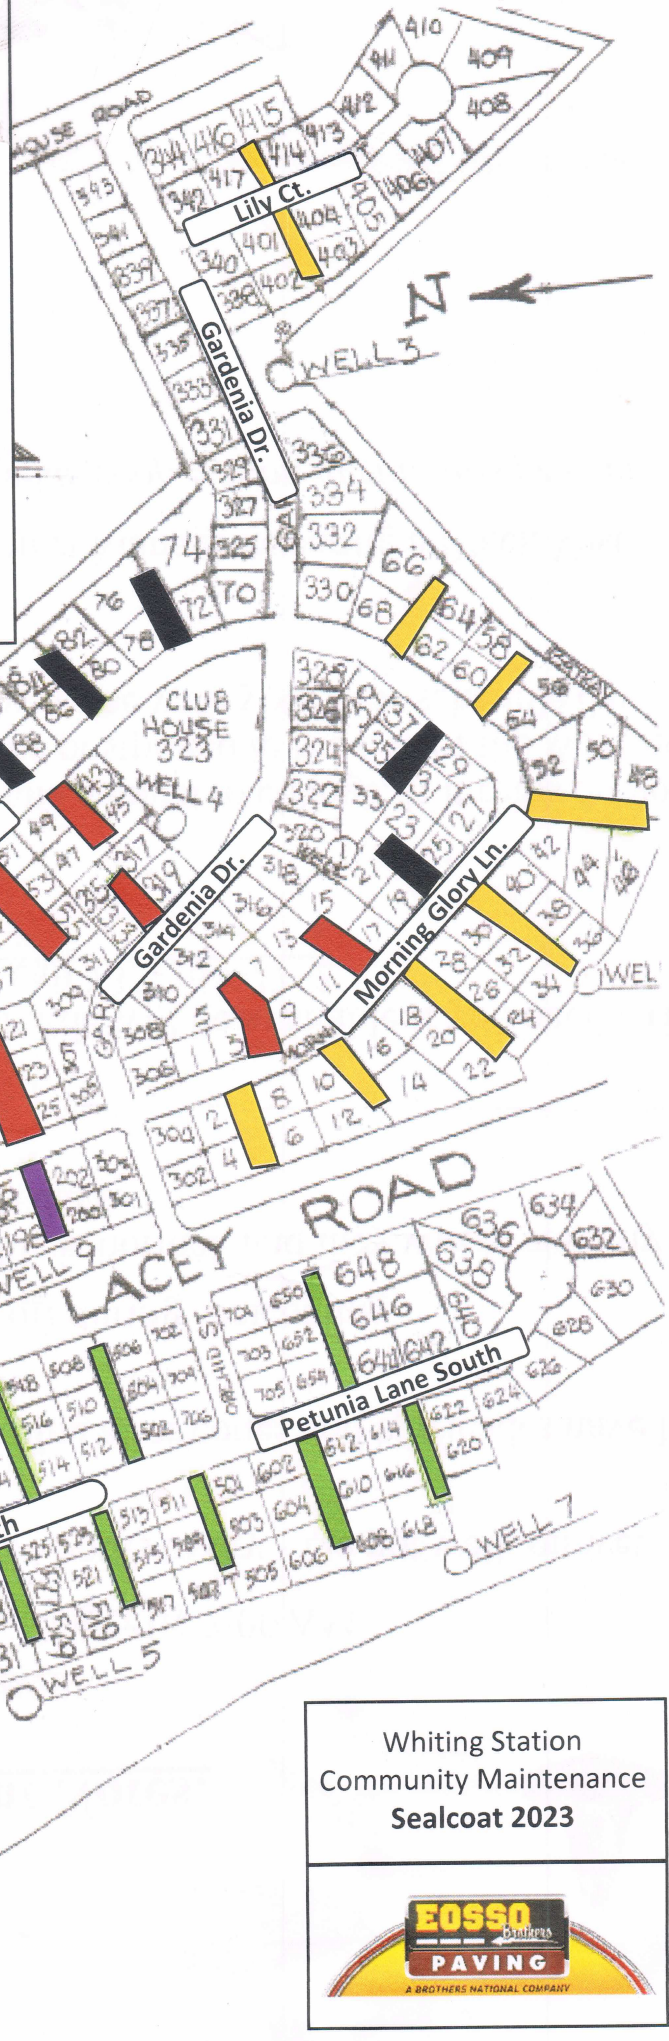

Day 1 (8/2/23) Residential DW - COMPLETED

Day 2 (8/3/23) Residential DW - COMPLETED

Petunia Roadways (Red)

Day 4 (8/9/23) Morning Glory Ln. Fingers (Black)

Petunia Roadways (Black)

(8/11/23) Petunia Roadways (Blue)

Morning Glory Ln./ Lily Ct./ Gardenia Dr. Fingers (Yellow)

(8/14/23) Petunia Roadways (Pink)

(8/15/23) Morning Glory Ln. Fingers (Purple)

Petunia Roadways (Yellow)

(8/16/23) Morning Glory Ln./ Gardenia Dr. Fingers (Red)

8/21/23: Petunia Roadways (White)

8/22/23: Petunia Fingers (Green)

REVISED  
NOTICE AS  
OF 8/10 /23

Whiting Station  
Community Maintenance  
Sealcoat 2023